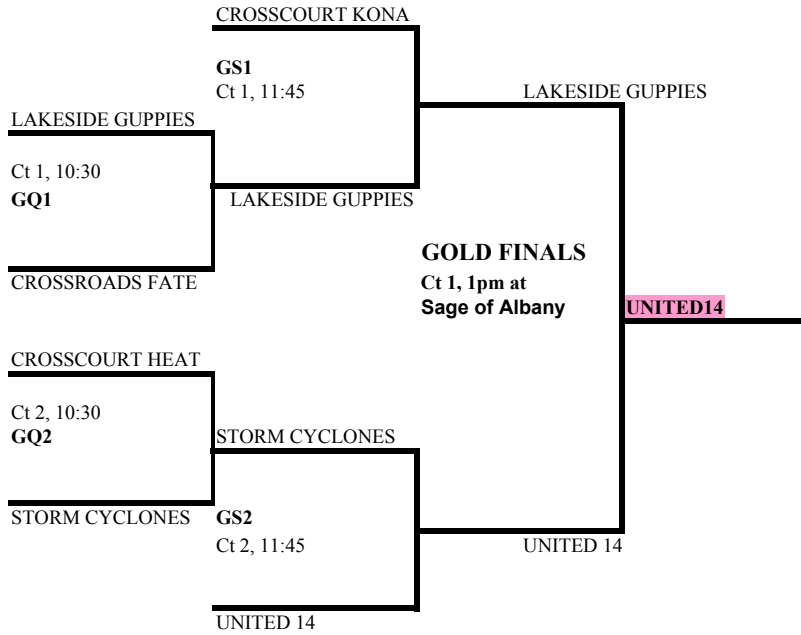

14U PLAYOFF SCHEDULE

GOLD DIVISION