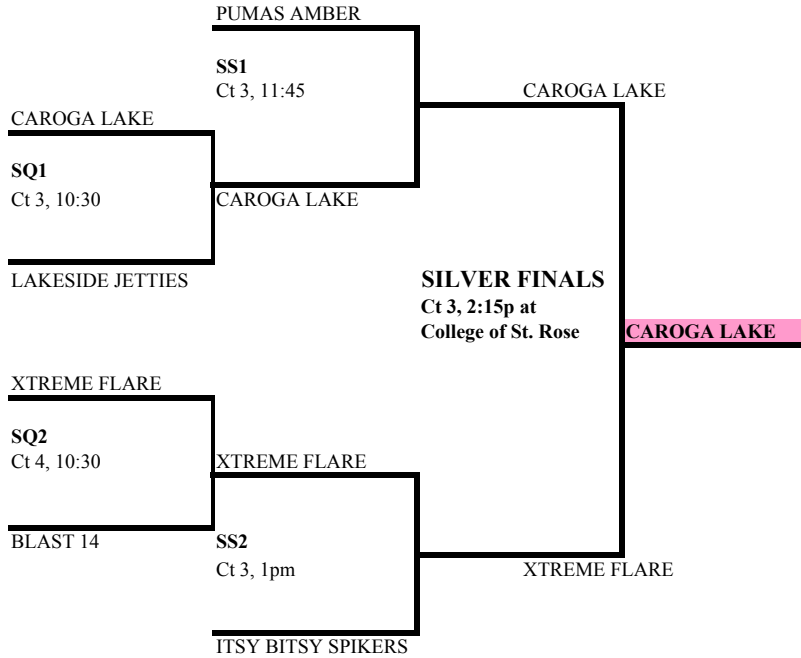

Pool BB				Matches		Finish Place
Court 2, Sage of Albany				Won	Lost	
1	UNITED 14					1
2	CROSSCOURT HEAT					3
3	ITSY BITSY SPIKERS					4
4	LAKESIDE GUPPIES					2
Day/Court	Sat, 2:30pm	Sat, 3:40pm	Sat, 4:50pm	Sat 6:00pm	Sun, 8:00am	Sun, 9:10am
Match (Work)	2 vs 4 (3)	1 vs 3 (4)	1 vx 4 (2)	2 vs 3 (1)	3 vs 4 (2)	1 vs 2 (4)
Score - Game 1	20-25	25-10	25-14	25-17	12-25	24-26
Score - Game 2	21-25	25-13	25-16	25-13	3-25	25-23
Score - Game 3						15-13

Pool CC				Matches		Finish Place
Court 3, College of St. Rose				Won	Lost	
1	XTREME FLARE					1
2	XTREME BLAZE					3
3	PILGRIM PURPLE					4
4	LAKESIDE JETTIES					2
Day/Court	Sat, 2:30pm	Sat, 3:40pm	Sat, 4:50pm	Sat 6:00pm	Sun, 8:00am	Sun, 9:10am
Match (Work)	2 vs 4 (3)	1 vs 3 (4)	1 vx 4 (2)	2 vs 3 (1)	3 vs 4 (2)	1 vs 2 (4)
Score - Game 1	14-25	25-7	25-15	25-20	14-25	25-23
Score - Game 2	16-25	25-12	23-25	25-7	12-25	25-16
Score - Game 3			15-6			

Pool DD				Matches		Finish Place
Court 4, College of St. Rose				Won	Lost	
1	CAROGA LAKE 14S					1
2	BLAST 14-1					2
3	ONONDAGA CYCLONES					4
4	LIBA 14 REGIONAL					3
Day/Court	Sat, 2:30pm	Sat, 3:40pm	Sat, 4:50pm	Sat 6:00pm	Sun, 8:00am	Sun, 9:10am
Match (Work)	2 vs 4 (3)	1 vs 3 (4)	1 vx 4 (2)	2 vs 3 (1)	3 vs 4 (2)	1 vs 2 (4)
Score - Game 1	25-20	25-21	25-19	25-14	10-25	25-21
Score - Game 2	25-6	25-19	25-19	27-25	11-25	25-16
Score - Game 3						

14U PLAYOFF SCHEDULE

GOLD DIVISION

SILVER DIVISION

BRONZE DIVISION